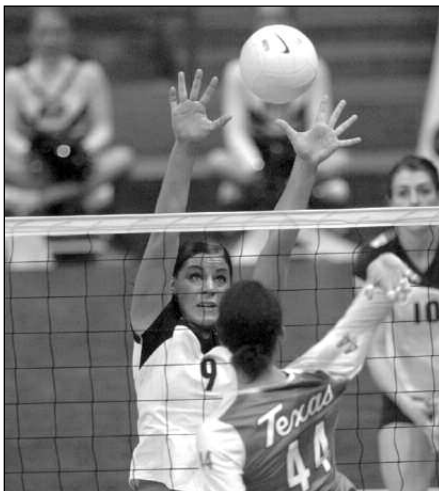

INDIVIDUAL

40 Kills	.40, Sarah Lodge vs. UT, 11/28/97
40 Kills	.40, Sarah Lodge vs. UT, 11/28/97
35 Kills	.35, Kerra Schroeder @ TTU, 10/13/10
30 Kills	.30, Emilee Sisco vs. KU, 11/10/07
25 Kills	.26, Alex Buth vs. TAMU, 9/27/08
20 Kills	.20, Kerra Schroeder @ KSU, 11/27/10
100 Attacks	106, Rachel Wacholder at ISU, 11/24/95
90 Attacks	106, Rachel Wacholder at ISU, 11/24/95
80 Attacks	.81, Courtney Owens at KSU, 11/27/98
70 Attacks	.74, Kerra Schroeder vs. TTU, 11/20/10
.800 Att. Pct	.833, Lauren Schaefer vs. TSU, 9/6/08
.700 Att. Pct	.714, Nikki Kinzer vs. KU, 11/4/09
.600 Att. Pct	.667, Kaitlyn Burkett vs. MU, 11/14/09
.500 Att. Pct	.579, Nikki Lindow, @ KSU, 11/27/10
90 Assists	.93, Kelly Campbell at TTU, 11/13/05
80 Assists	.93, Kelly Campbell at TTU, 11/13/05
70 Assists	.74, Ashley Nu'u KSU, 11/10/06
10 Aces	.10, Staci Wolfe vs. Montana, 8/30/91
5 Aces	.5, Mallori Gibson vs. KU, 11/10/07
40 Digs	.40, Rachel Wacholder at ISU, 11/24/95
30 Digs	.30, Megan Beckwith vs. UM, 9/4/10
25 Digs	.27, Megan Beckwith @ KSU, 11/27/10
20 Digs	.26, Megan Beckwith vs. MU, 11/3/10
15 Blocks	.15, Lisa Soulliere vs. UT, 11/17/89
10 Blocks	.12, Lauren Schaefer vs. ISU, 10/17/07

Allie Griffin

Year-by-Year Team Statistics

Year	MP/GP	Kill	Err	Att.	Pct.	KPG	Ast	APG	SA	Digs	DPG	Bks.	BPG	Pts.
1986	24/79	626	430	2,217	.088	7.92	493	6.24	111	1,060	13.42	226	2.85	824.0
1987	29/102	1,117	632	3,414	.142	10.95	925	9.07	180	1,107	10.85	205	2.01	1,488.5
1988	35/122	1,772	701	4,395	.244	14.45	1,461	11.98	253	1,607	13.12	361	2.96	2,367.5
1989	33/119	1,719	668	4,592	.229	14.45	1,513	12.72	212	1,894	15.92	324	2.72	2,250.0
1990	35/127	1,904	792	5,254	.212	14.99	1,645	12.95	198	2,311	18.20	315	2.48	2,411.5
1991	35/127	2,116	761	5,223	.259	16.66	1,872	14.74	245	2,180	17.17	300	2.36	2,657.5
1992	31/110	1,715	746	4,486	.216	15.59	1,480	13.45	222	1,716	15.60	203	1.85	2,140.0
1993	32/114	1,992	876	5,193	.215	17.47	1,695	14.87	204	2,015	17.68	205	1.80	2,405.5
1994	31/104	1,700	638	4,503	.235	16.35	1,524	14.65	170	1,830	17.60	267	2.57	2,138.0
1995	28/107	1,548	632	4,372	.210	14.47	1,353	12.64	221	1,731	16.18	331	3.09	2,099.0
1996	29/103	1,909	741	4,795	.244	18.53	1,726	16.75	168	1,805	17.36	246	2.38	2,322.5
1997	31/111	1,967	844	4,828	.233	17.92	1,794	16.16	130	1,751	15.77	277	2.49	2,372.5
1998	30/107	2,034	825	4,926	.245	19.01	1,867	17.45	145	1,864	17.42	283	2.64	2,446.5
1999	30/110	1,983	878	5,046	.219	18.03	1,805	16.41	145	1,874	17.04	270	2.45	2,397.0
2000	29/106	1,903	833	4,897	.219	17.95	1,666	15.72	129	1,836	17.32	314	2.96	2,346.0
2001	30/109	1,830	762	4,552	.235	16.79	1,711	15.70	116	1,751	16.06	304	2.79	2,244.0
2002	30/111	1,720	778	4,410	.214	15.50	1,575	14.19	152	1,620	14.59	261	2.36	2,133.5
2003	31/111	1,794	798	4,358	.229	16.16	1,644	14.81	164	1,711	15.41	265	2.39	2,223.5
2004	28/99	1,576	668	3,819	.238	15.92	1,439	14.54	101	1,444	14.59	250	2.53	1,927.5
2005	28/110	1,732	691	3,975	.262	15.75	1,633	14.85	126	1,458	13.25	245	2.23	2,103.0
2006	29/109	1,712	764	4,343	.218	15.71	1,603	14.71	153	1,624	14.90	258	2.37	2,123.5
2007	28/109	1,590	698	4,164	.214	14.59	1,468	13.47	127	1,507	13.83	232	2.13	1,949.0
2008	29/104	1,308	608	3,723	.188	12.58	1,224	11.77	88	1,500	14.42	228	2.20	1,624.5
2009	29/104	1,034	513	3,335	.156	11.00	982	10.45	86	1,242	13.21	151	1.61	1,271.5
2010	26/97	1,114	522	3,454	.171	11.48	1,041	10.73	95	1,365	14.07	158	1.63	1,367.5
Totals	750/2701	41,415	17,599	108,274	.220	15.33	37,139	13.75	3,941	41,803	15.48	6,482	2.40	51,633.0

Year-by-Year Leaders